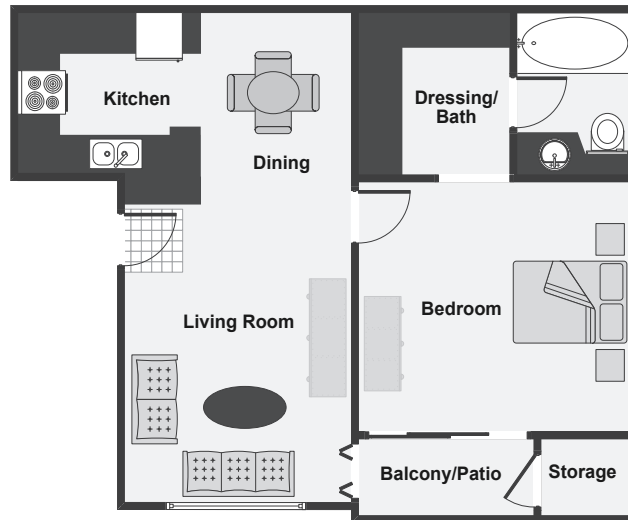

Monterey

Rent: $ _____

Deposit: $ _____