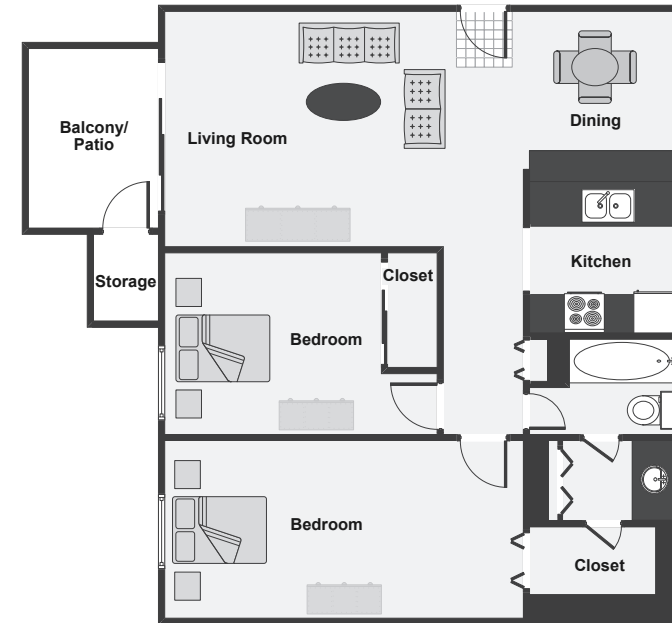

Newport

Rent: $ _____

Deposit: $ _____